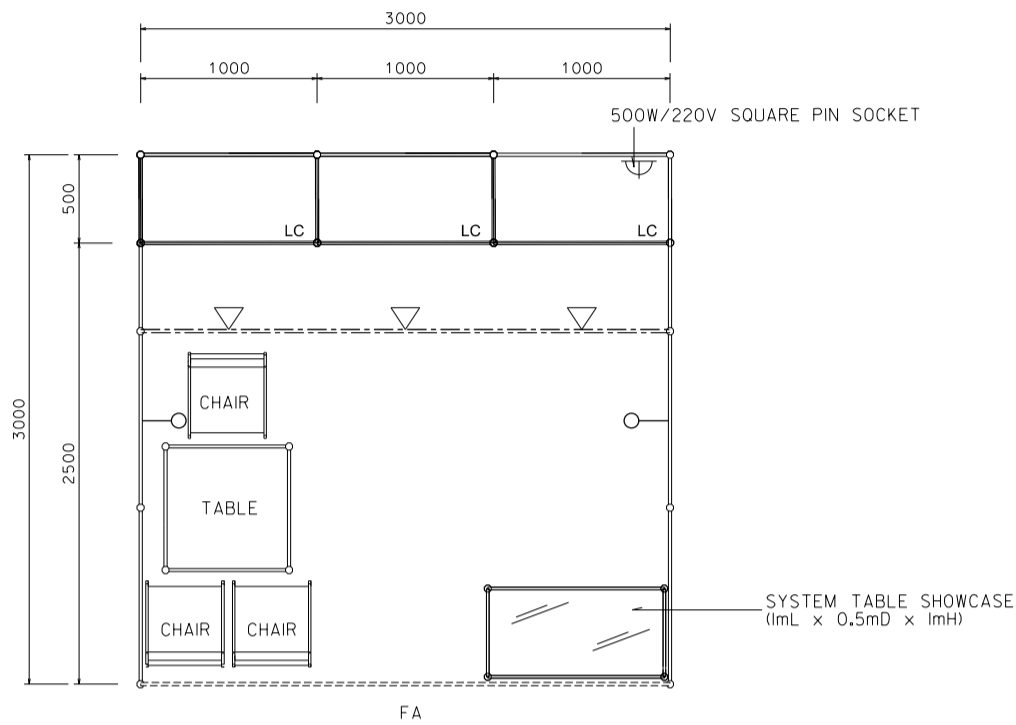

3M x 3M Standard Booth (Option B)

三米乘三米標準攤位 (選項B)

PLAN

PERSPECTIVE VIEW

FRONT ELEVATION

| BOOTH SPECIFICATION | | QTY |
|---------------------|---|-----|
| | Lockable cabinet (1mL x 0.5mD x 0.75mH) | 3 |
| | Meeting table (0.7mL x 0.7mD x 0.75mH) | 1 |
| | TABLE SHOWCASE COUNTER (1mL x 0.5mD x 1mH) | 1 |
| | Black leather chair | 3 |
| | 13W LED lamp spotlight (yellow) | 3 |
| | 13W LED lamp Longarmed spotlight (yellow) | 2 |
| | 500w Square pin power socket | 1 |
| | RUBBISH BIN | 1 |