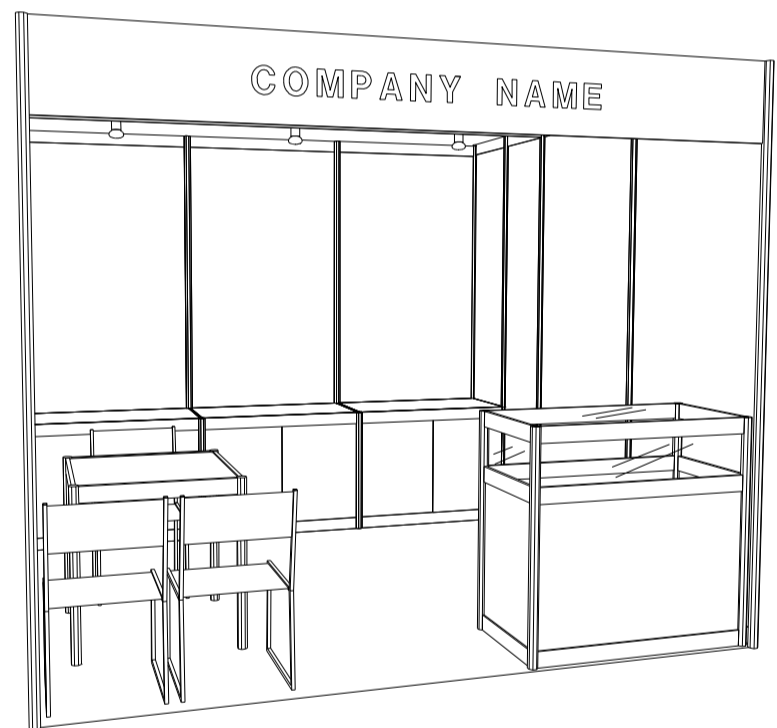

3M x 3M Standard Booth (Option B)

三米乘三米標準攤位 (選項B)

PLAN

PERSPECTIVE VIEW

FRONT ELEVATION

| BOOTH SPECIFICATION | | QTY |
|---------------------|---|-----|
| | Lockable cabinet (1mL x 0.5mD x 0.75mH) | 3 |
| | Meeting table (0.7mL x 0.7mD x 0.75mH) | 1 |
| | TABLE SHOWCASE COUNTER (1mL x 0.5mD x 1mH) | 1 |
| | Black leather chair | 3 |
| | 13W LED lamp spotlight (yellow) | 3 |
| | 13W LED lamp Longarmed spotlight (yellow) | 2 |
| | 500w Square pin power socket | 1 |
| | RUBBISH BIN | 1 |

*The Hong Kong Trade Development Council reserves the right to change the configuration if necessary.

*如有需要，香港貿易發展局有權更改攤位結構。