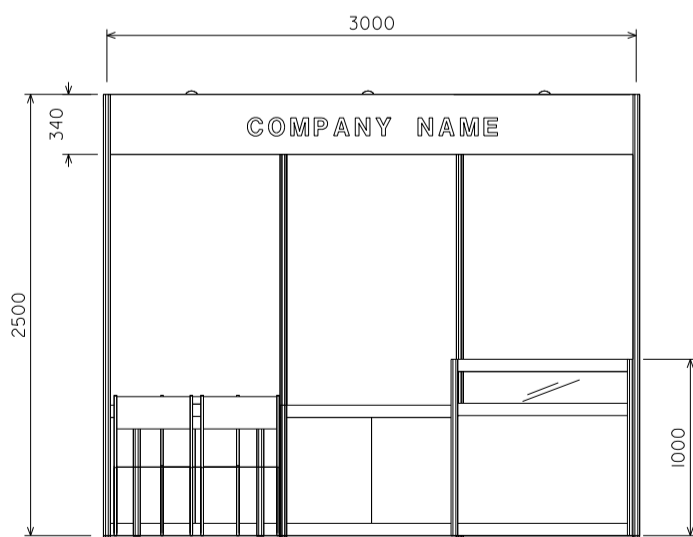

3M x 3M Standard Booth (Option B)

三米乘三米標準攤位 (選項B)

PLAN

PERSPECTIVE VIEW

FRONT ELEVATION

| BOOTH SPECIFICATION | | QTY |
|---------------------|---|-----|
| | Lockable cabinet (1mL x 0.5mD x 0.75mH) | 3 |
| | Meeting table (0.7mL x 0.7mD x 0.75mH) | 1 |
| | TABLE SHOWCASE COUNTER (1mL x 0.5mD x 1mH) | 1 |
| | Black leather chair | 3 |
| | 13W LED lamp spotlight (yellow) | 3 |
| | 13W LED lamp Longarmed spotlight (yellow) | 2 |
| | 500w Square pin power socket | 1 |
| | RUBBISH BIN | 1 |

*The Hong Kong Trade Development Council reserves the right to change the configuration if necessary.

*如有需要，香港貿易發展局有權更改攤位結構。