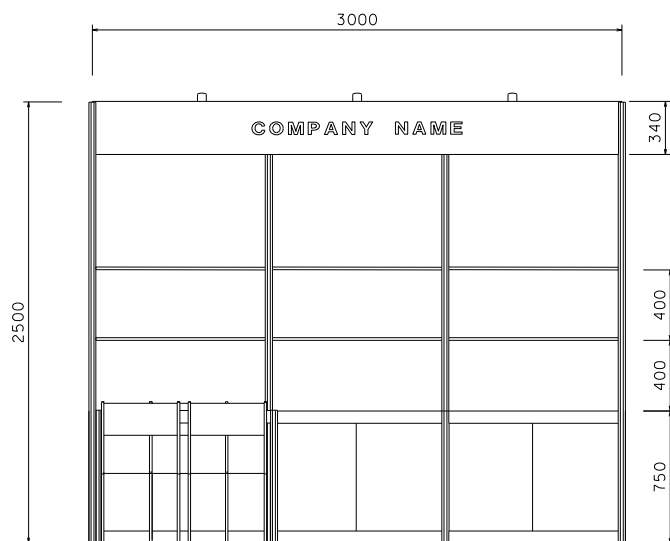

3M x 3M Standard Booth (Option A)

三米乘三米標準攤位 (選項A)

PLAN

PERSPECTIVE VIEW

FRONT ELEVATION

BOOTH SPECIFICATION		QTY
	Wooden shelf (flat) (1mL x 0.3mD)	6
	Lockable cabinet (1mL x 0.5mD x 0.75mH)	3
	Meeting table (0.7mL x 0.7mD x 0.75mH)	1
	Black leather chair	3
	13W LED lamp spotlight (yellow)	3
	13W LED lamp Longarmed spotlight (yellow)	2
	500w Square pin power socket	1
	RUBBISH BIN	1