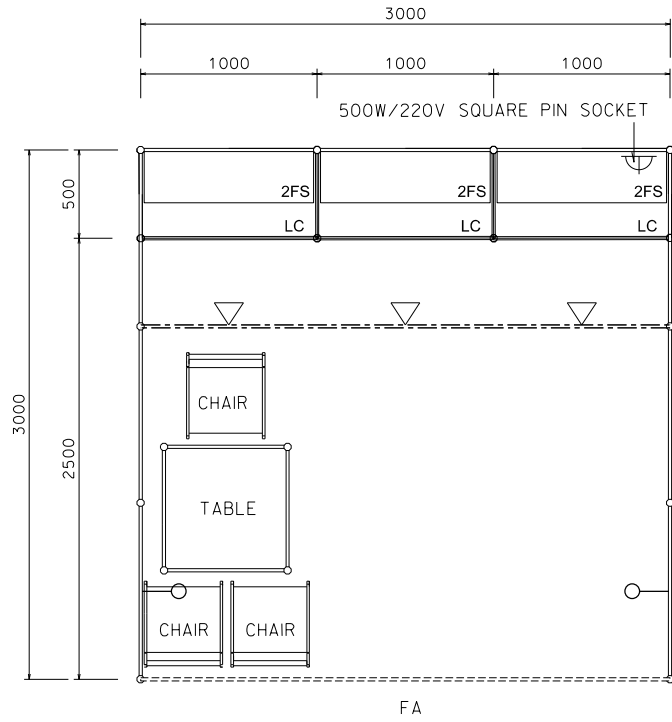

3M x 3M Standard Booth (Option A)

三米乘三米標準攤位 (選項A)

PLAN

PERSPECTIVE VIEW

FRONT ELEVATION

BOOTH SPECIFICATION		QTY
	Wooden shelf (flat) (1mL x 0.3mD)	6
	Lockable cabinet (1mL x 0.5mD x 0.75mH)	3
	Meeting table (0.7mL x 0.7mD x 0.75mH)	1
	Black leather chair	3
	13W LED lamp spotlight (yellow)	3
	13W LED lamp Longarmed spotlight (yellow)	2
	500w Square pin power socket	1
	RUBBISH BIN	1