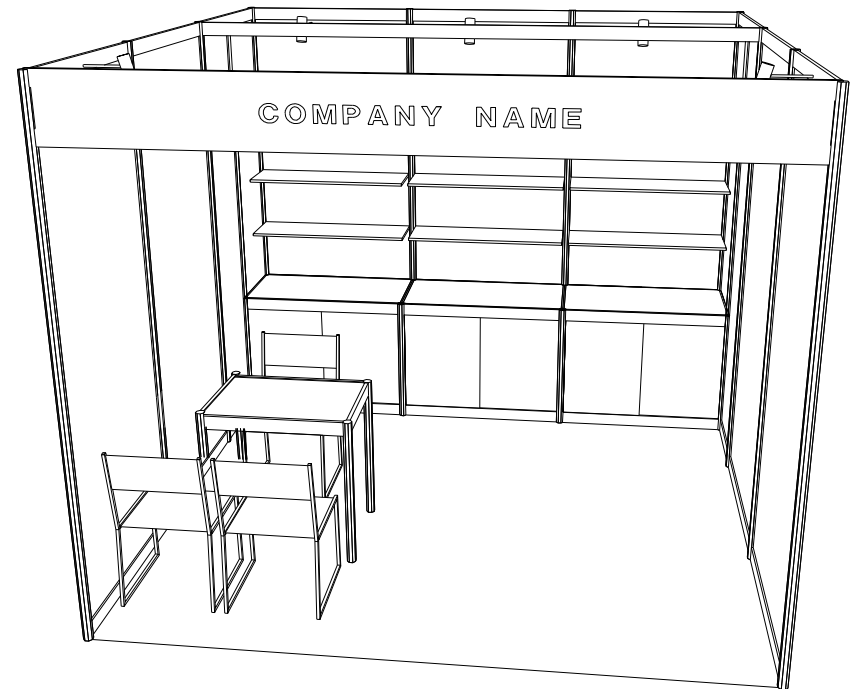

3M x 3M Standard Booth (Option A)

三米乘三米標準攤位 (選項A)

PLAN

PERSPECTIVE VIEW

FRONT ELEVATION

BOOTH SPECIFICATION		QTY
	Wooden shelf (flat) (1mL x 0.3mD)	6
	Lockable cabinet (1mL x 0.5mD x 0.75mH)	3
	Meeting table (0.7mL x 0.7mD x 0.75mH)	1
	Black leather chair	3
	13W LED lamp spotlight (yellow)	3
	13W LED lamp Longarmed spotlight (yellow)	2
	500w Square pin power socket	1
	RUBBISH BIN	1

*The Hong Kong Trade Development Council reserves the right to change the configuration if necessary.

*如有需要，香港貿易發展局有權更改攤位結構。