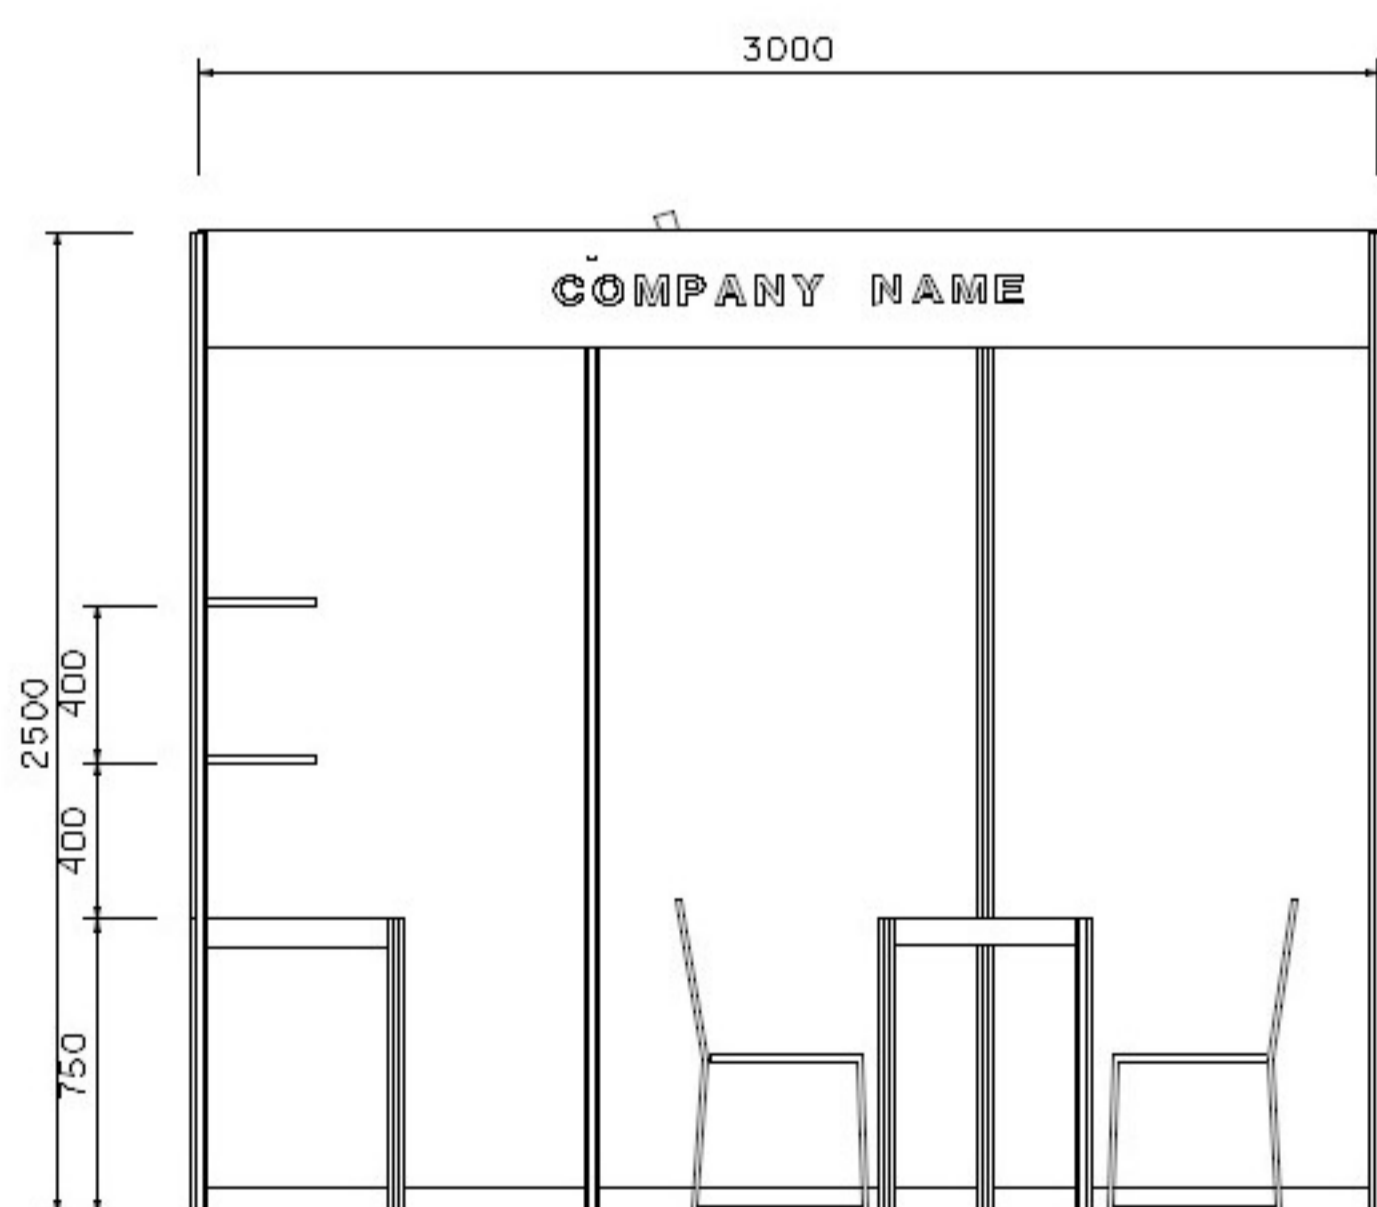

3M x 3M Standard Booth

三米乘三米標準攤位

PLAN

PERSPECTIVE VIEW

FRONT ELEVATION

BOOTH SPECIFICATION		QTY
	Wooden shelf (flat) (1mL x 0.3mD)	6
	Lockable cabinet (1mL x 0.5mD x 0.75mH)	3
	Meeting table (0.7mL x 0.7mD x 0.75mH)	1
	Black leather chair	3
	23W energy saving lamp spotlight (yellow)	3
	23W energy saving lamp Longarmed spotlight (yellow)	2
	500w Square pin power socket	1
	RUBBISH BIN	1

3M x 3M Standard Booth (Left Corner)

三米乘三米標準攤位 (左面角位)

PLAN

PERSPECTIVE VIEW

SIDE ELEVATION

BOOTH SPECIFICATION		QTY
	Wooden shelf (flat) (1mL x 0.3mD)	6
	Lockable cabinet (1mL x 0.5mD x 0.75mH)	3
	Meeting table (0.7mL x 0.7mD x 0.75mH)	1
	Black leather chair	3
	23W energy saving lamp spotlight (yellow)	3
	23W energy saving lamp Longarmed spotlight (yellow)	2
	500w Square pin power socket	1
	RUBBISH BIN	1

3M x 3M Standard Booth (Right Corner)

三米乘三米標準攤位 (右面角位)

PLAN

PERSPECTIVE VIEW

SIDE ELEVATION

BOOTH SPECIFICATION		QTY
	Wooden shelf (flat) (1mL x 0.3mD)	6
	Lockable cabinet (1mL x 0.5mD x 0.75mH)	3
	Meeting table (0.7mL x 0.7mD x 0.75mH)	1
	Black leather chair	3
	23W energy saving lamp spotlight (yellow)	3
	23W energy saving lamp Longarmed spotlight (yellow)	2
	500w Square pin power socket	1
	RUBBISH BIN	1