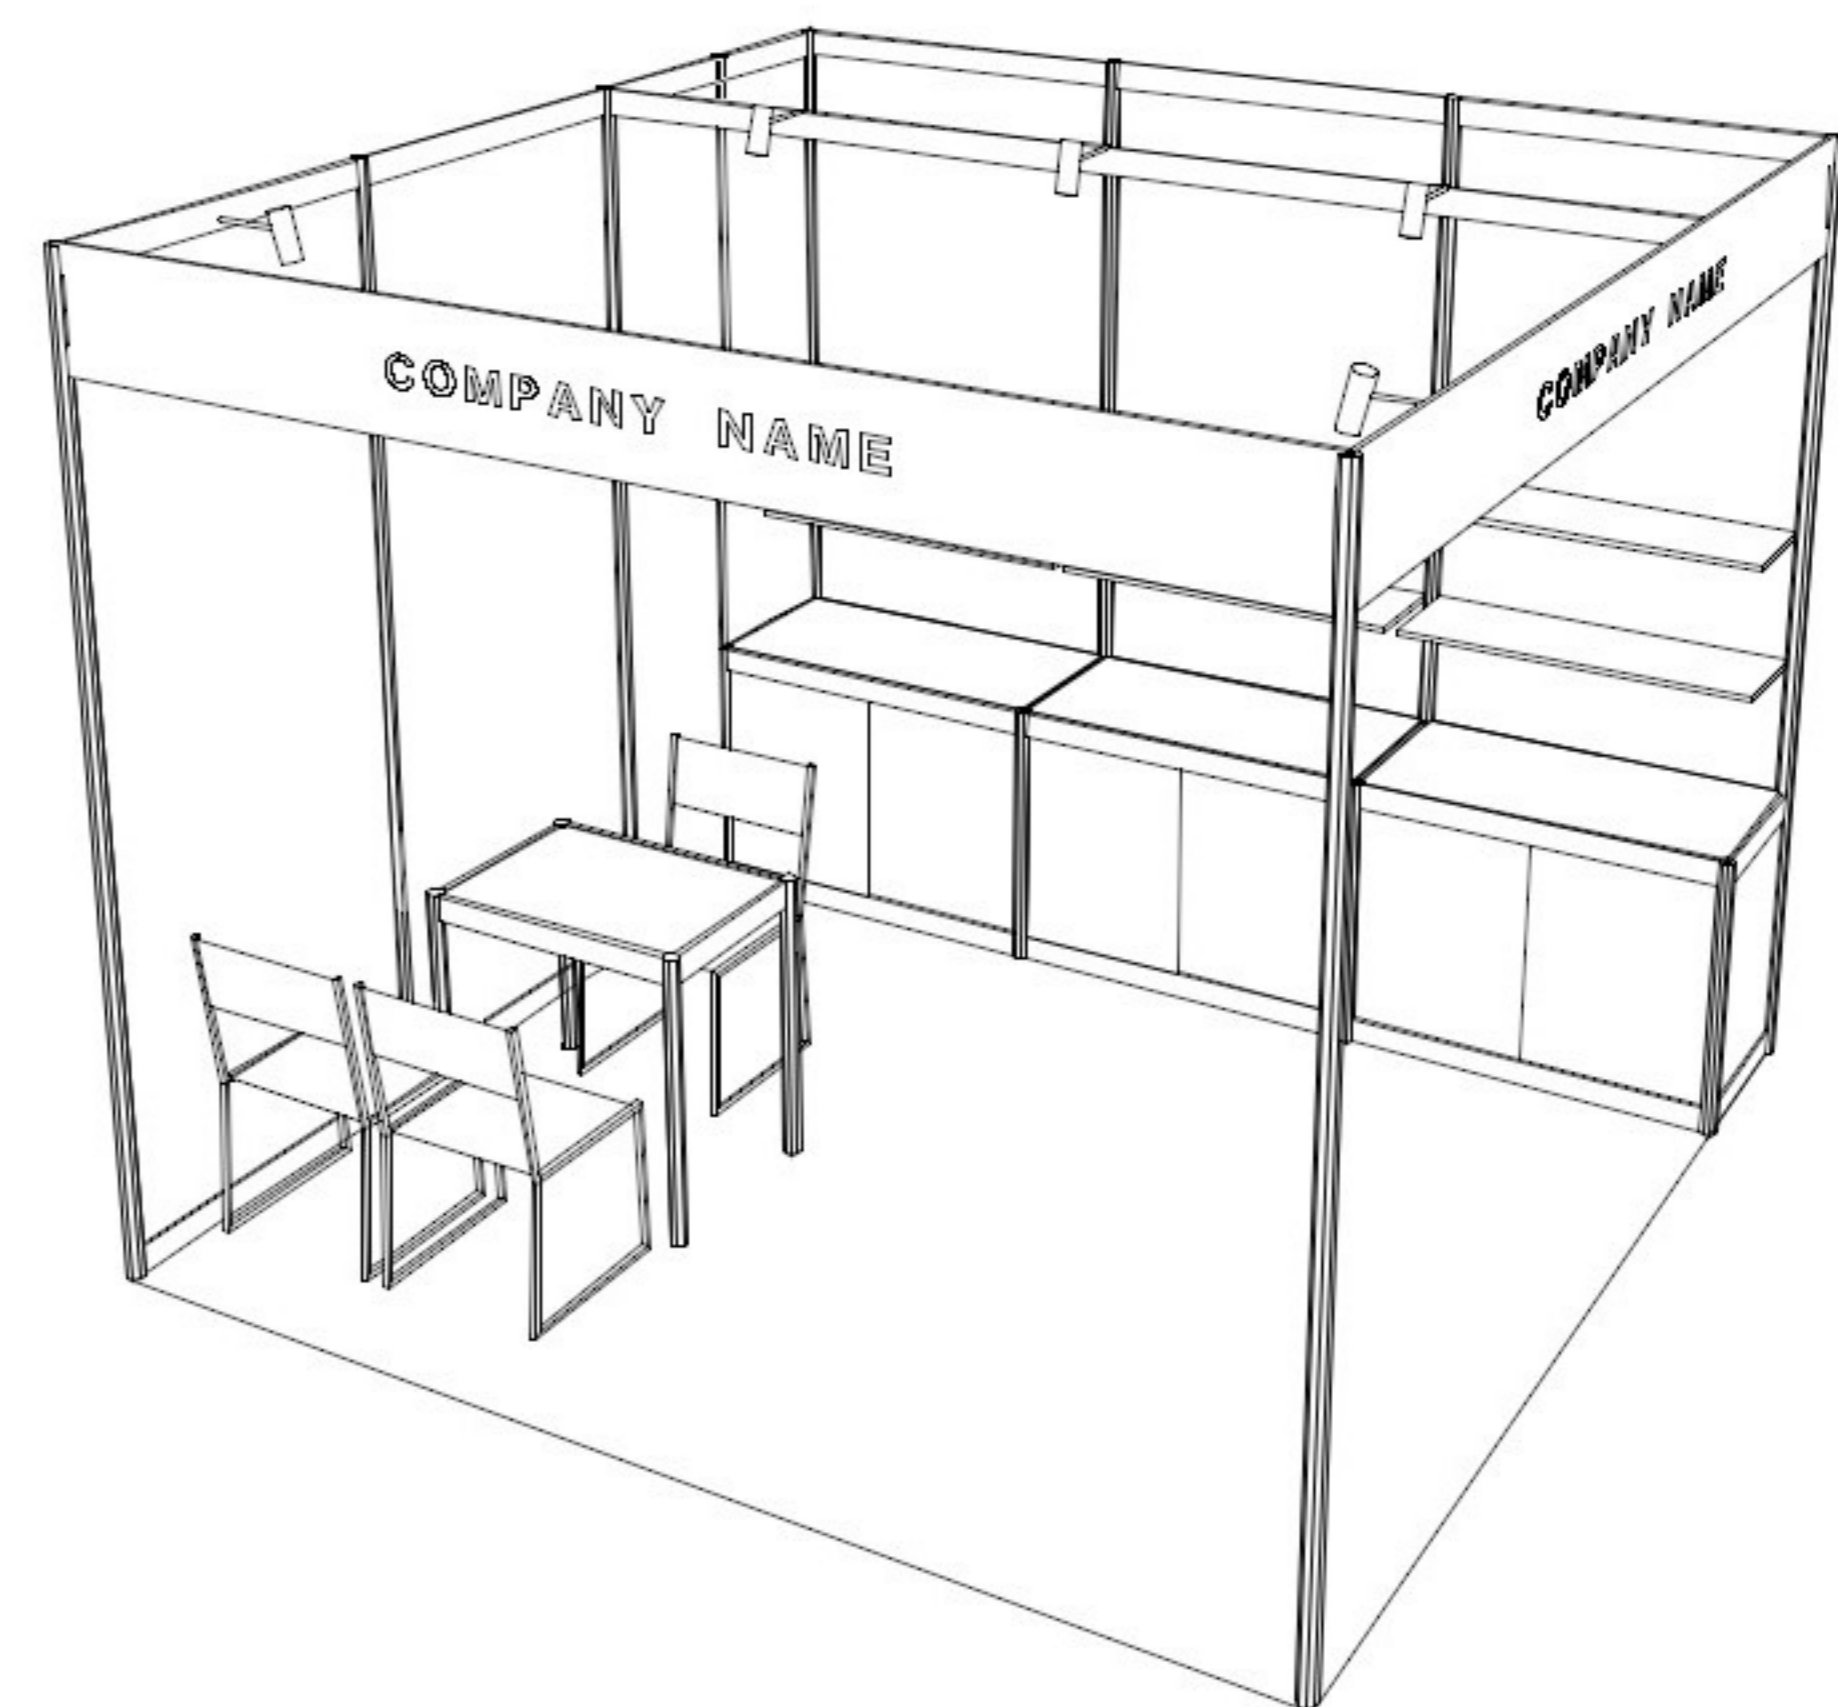

3M x 3M Standard Booth

三米乘三米標準攤位

PLAN

PERSPECTIVE VIEW

FRONT ELEVATION

BOOTH SPECIFICATION		QTY
	Wooden shelf (flat) (1mL x 0.3mD)	6
	Lockable cabinet (1mL x 0.5mD x 0.75mH)	3
	Meeting table (0.7mL x 0.7mD x 0.75mH)	1
	Black leather chair	3
	23W energy saving lamp spotlight (yellow)	3
	23W energy saving lamp Longarmed spotlight (yellow)	2
	500w Square pin power socket	1
	RUBBISH BIN	1

3M x 3M Standard Booth (Left Corner)

三米乘三米標準攤位 (左面角位)

PLAN

PERSPECTIVE VIEW

SIDE ELEVATION

BOOTH SPECIFICATION		QTY
	Wooden shelf (flat) (1mL x 0.3mD)	6
	Lockable cabinet (1mL x 0.5mD x 0.75mH)	3
	Meeting table (0.7mL x 0.7mD x 0.75mH)	1
	Black leather chair	3
	23W energy saving lamp spotlight (yellow)	3
	23W energy saving lamp Longarmed spotlight (yellow)	2
	500w Square pin power socket	1
	RUBBISH BIN	1

3M x 3M Standard Booth (Right Corner)

三米乘三米標準攤位 (右面角位)

PLAN

PERSPECTIVE VIEW

SIDE ELEVATION

BOOTH SPECIFICATION		QTY
	Wooden shelf (flat) (1mL x 0.3mD)	6
	Lockable cabinet (1mL x 0.5mD x 0.75mH)	3
	Meeting table (0.7mL x 0.7mD x 0.75mH)	1
	Black leather chair	3
	23W energy saving lamp spotlight (yellow)	3
	23W energy saving lamp Longarmed spotlight (yellow)	2
	500w Square pin power socket	1
	RUBBISH BIN	1