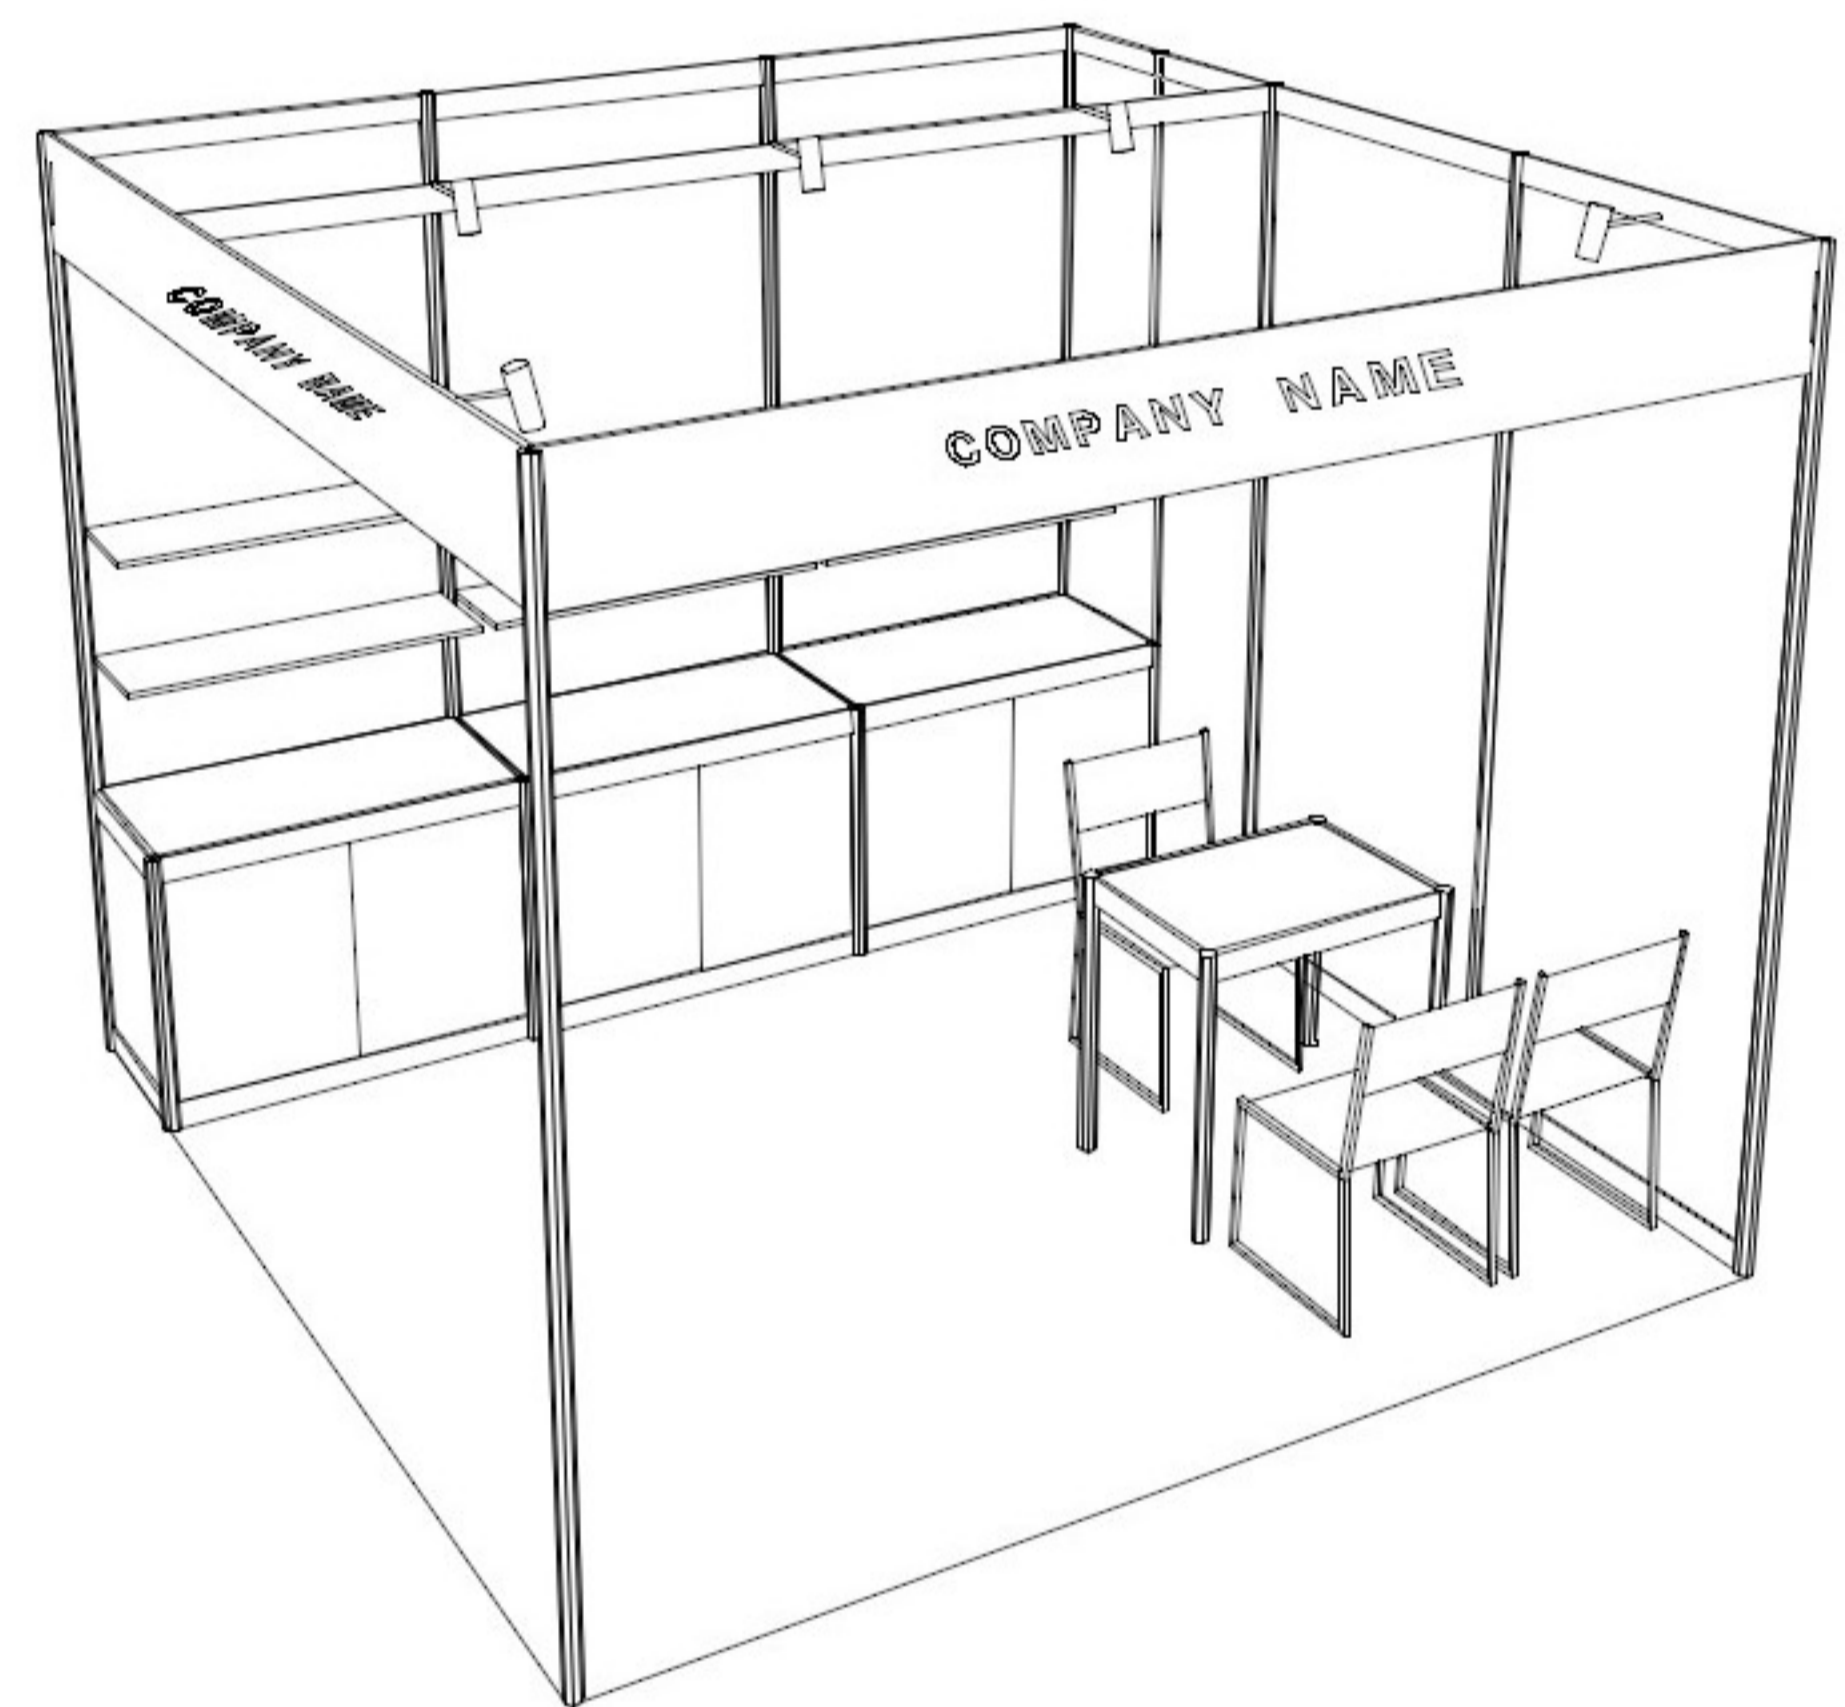

3M x 3M Standard Booth

三米乘三米標準攤位

PLAN

PERSPECTIVE VIEW

FRONT ELEVATION

BOOTH SPECIFICATION		QTY
	Wooden shelf (flat) (1mL x 0.3mD)	6
	Lockable cabinet (1mL x 0.5mD x 0.75mH)	3
	Meeting table (0.7mL x 0.7mD x 0.75mH)	1
	Black leather chair	3
	23W energy saving lamp spotlight (yellow)	3
	23W energy saving lamp Longarmed spotlight (yellow)	2
	500w Square pin power socket	1
	RUBBISH BIN	1

3M x 3M Standard Booth (Left Corner)

三米乘三米標準攤位 (左面角位)

PLAN

PERSPECTIVE VIEW

SIDE ELEVATION

BOOTH SPECIFICATION		QTY
	Wooden shelf (flat) (1mL x 0.3mD)	6
	Lockable cabinet (1mL x 0.5mD x 0.75mH)	3
	Meeting table (0.7mL x 0.7mD x 0.75mH)	1
	Black leather chair	3
	23W energy saving lamp spotlight (yellow)	3
	23W energy saving lamp Longarmed spotlight (yellow)	2
	500w Square pin power socket	1
	RUBBISH BIN	1

3M x 3M Standard Booth (Right Corner)

三米乘三米標準攤位 (右面角位)

PLAN

PERSPECTIVE VIEW

SIDE ELEVATION

BOOTH SPECIFICATION		QTY
	Wooden shelf (flat) (1mL x 0.3mD)	6
	Lockable cabinet (1mL x 0.5mD x 0.75mH)	3
	Meeting table (0.7mL x 0.7mD x 0.75mH)	1
	Black leather chair	3
	23W energy saving lamp spotlight (yellow)	3
	23W energy saving lamp Longarmed spotlight (yellow)	2
	500w Square pin power socket	1
	RUBBISH BIN	1