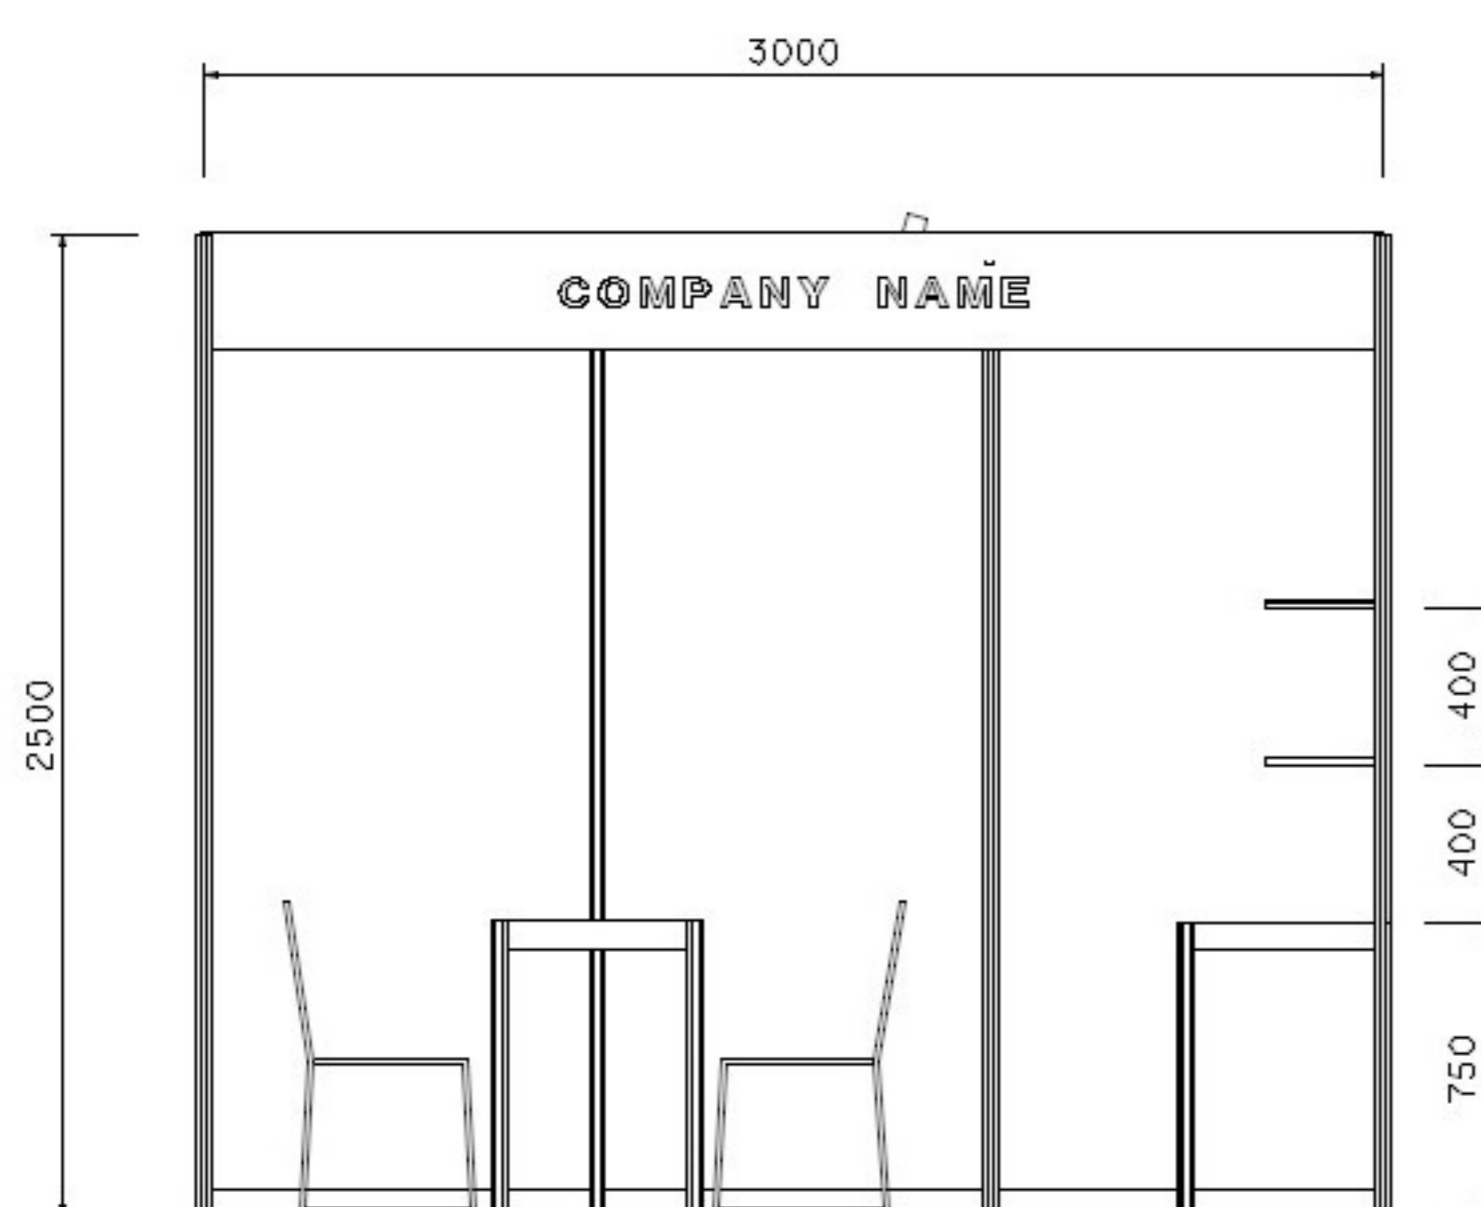

3M x 3M Standard Booth (Left Corner)

三米乘三米標準攤位 (左面角位)

PLAN

PERSPECTIVE VIEW

SIDE ELEVATION

BOOTH SPECIFICATION		QTY
	Wooden shelf (flat) (1mL x 0.3mD)	6
	Lockable cabinet (1mL x 0.5mD x 0.75mH)	3
	Meeting table (0.7mL x 0.7mD x 0.75mH)	1
	Black leather chair	3
	23W energy saving lamp spotlight (yellow)	3
	23W energy saving lamp Longarmed spotlight (yellow)	2
	500w Square pin power socket	1
	RUBBISH BIN	1

3M x 3M Standard Booth (Right Corner)

三米乘三米標準攤位 (右面角位)

PLAN

PERSPECTIVE VIEW

SIDE ELEVATION

BOOTH SPECIFICATION		QTY
	Wooden shelf (flat) (1mL x 0.3mD)	6
	Lockable cabinet (1mL x 0.5mD x 0.75mH)	3
	Meeting table (0.7mL x 0.7mD x 0.75mH)	1
	Black leather chair	3
	23W energy saving lamp spotlight (yellow)	3
	23W energy saving lamp Longarmed spotlight (yellow)	2
	500w Square pin power socket	1
	RUBBISH BIN	1