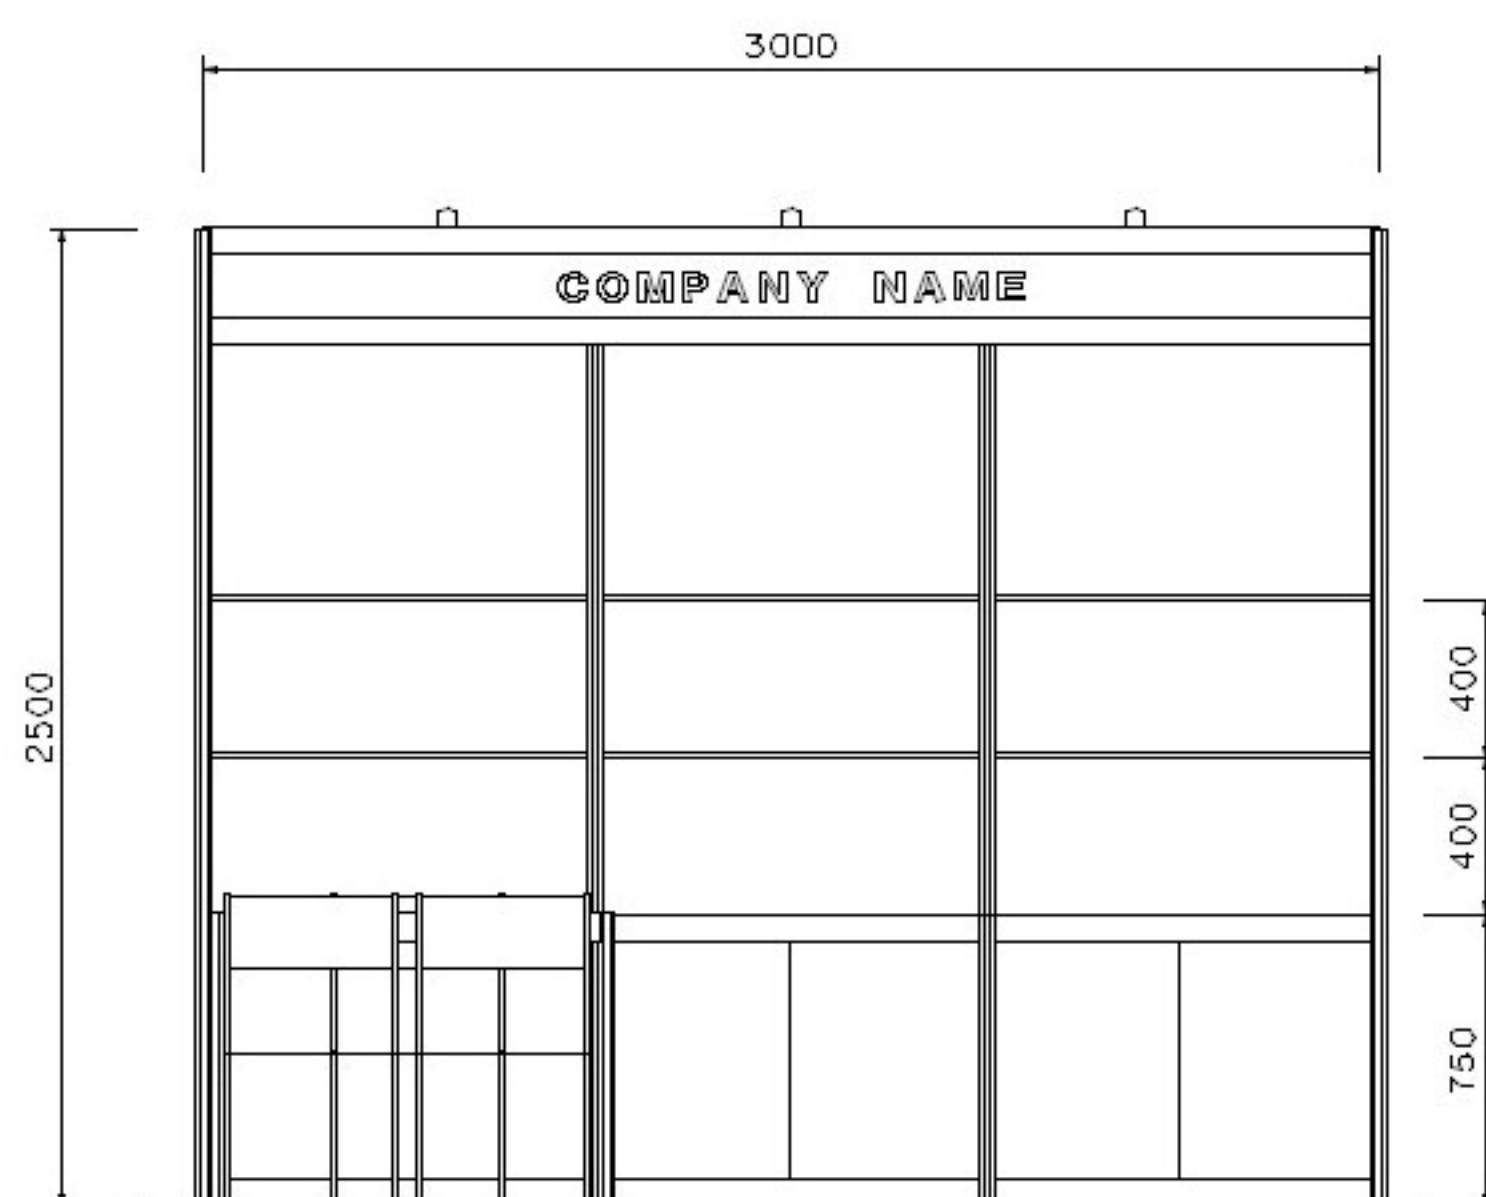

3M x 3M Standard Booth

三米乘三米標準攤位

PLAN

PERSPECTIVE VIEW

FRONT ELEVATION

BOOTH SPECIFICATION		QTY
	Wooden shelf (flat) (1mL x 0.3mD)	6
	Lockable cabinet (1mL x 0.5mD x 0.75mH)	3
	Meeting table (0.7mL x 0.7mD x 0.75mH)	1
	Black leather chair	3
	23W energy saving lamp spotlight (yellow)	3
	23W energy saving lamp Longarmed spotlight (yellow)	2
	500w Square pin power socket	1
	RUBBISH BIN	1

3M x 3M Standard Booth (Left Corner)

三米乘三米標準攤位 (左面角位)

PLAN

PERSPECTIVE VIEW

SIDE ELEVATION

BOOTH SPECIFICATION		QTY
	Wooden shelf (flat) (1mL x 0.3mD)	6
	Lockable cabinet (1mL x 0.5mD x 0.75mH)	3
	Meeting table (0.7mL x 0.7mD x 0.75mH)	1
	Black leather chair	3
	23W energy saving lamp spotlight (yellow)	3
	23W energy saving lamp Longarmed spotlight (yellow)	2
	500w Square pin power socket	1
	RUBBISH BIN	1

3M x 3M Standard Booth (Right Corner)

三米乘三米標準攤位 (右面角位)

PLAN

PERSPECTIVE VIEW

SIDE ELEVATION

BOOTH SPECIFICATION		QTY
	Wooden shelf (flat) (1mL x 0.3mD)	6
	Lockable cabinet (1mL x 0.5mD x 0.75mH)	3
	Meeting table (0.7mL x 0.7mD x 0.75mH)	1
	Black leather chair	3
	23W energy saving lamp spotlight (yellow)	3
	23W energy saving lamp Longarmed spotlight (yellow)	2
	500w Square pin power socket	1
	RUBBISH BIN	1