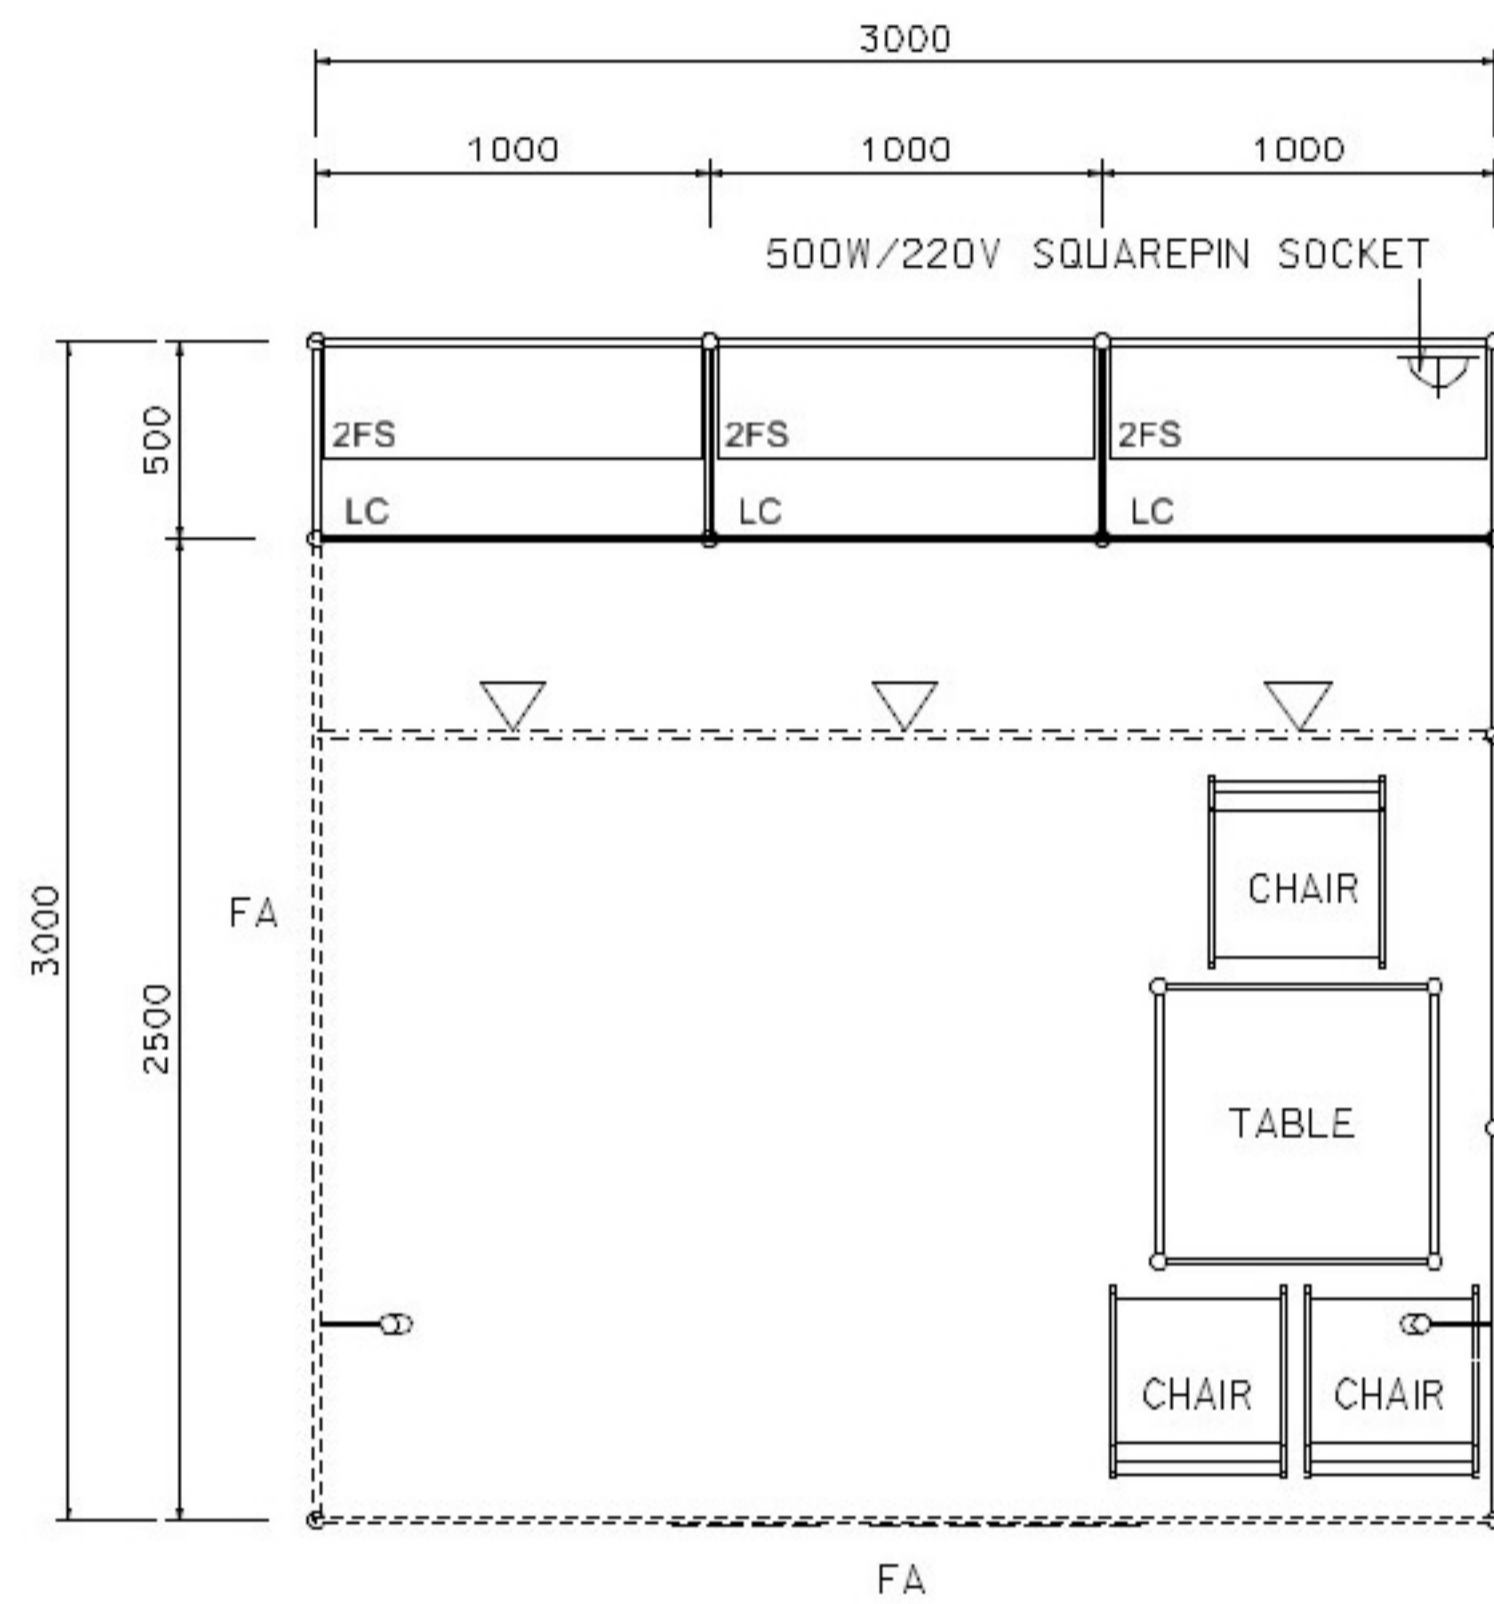

3M x 3M Standard Booth

三米乘三米標準攤位

PLAN

PERSPECTIVE VIEW

FRONT ELEVATION

BOOTH SPECIFICATION		QTY
	Wooden shelf (flat) (1mL x 0.3mD)	6
	Lockable cabinet (1mL x 0.5mD x 0.75mH)	3
	Meeting table (0.7mL x 0.7mD x 0.75mH)	1
	Black leather chair	3
	23W energy saving lamp spotlight (yellow)	3
	23W energy saving lamp Longarmed spotlight (yellow)	2
	500w Square pin power socket	1
	RUBBISH BIN	1

3M x 3M Standard Booth (Left Corner)

三米乘三米標準攤位 (左面角位)

PLAN

PERSPECTIVE VIEW

SIDE ELEVATION

BOOTH SPECIFICATION		QTY
	Wooden shelf (flat) (1mL x 0.3mD)	6
	Lockable cabinet (1mL x 0.5mD x 0.75mH)	3
	Meeting table (0.7mL x 0.7mD x 0.75mH)	1
	Black leather chair	3
	23W energy saving lamp spotlight (yellow)	3
	23W energy saving lamp Longarmed spotlight (yellow)	2
	500w Square pin power socket	1
	RUBBISH BIN	1

3M x 3M Standard Booth (Right Corner)

三米乘三米標準攤位 (右面角位)

PLAN

PERSPECTIVE VIEW

SIDE ELEVATION

BOOTH SPECIFICATION		QTY
	Wooden shelf (flat) (1mL x 0.3mD)	6
	Lockable cabinet (1mL x 0.5mD x 0.75mH)	3
	Meeting table (0.7mL x 0.7mD x 0.75mH)	1
	Black leather chair	3
	23W energy saving lamp spotlight (yellow)	3
	23W energy saving lamp Longarmed spotlight (yellow)	2
	500w Square pin power socket	1
	RUBBISH BIN	1