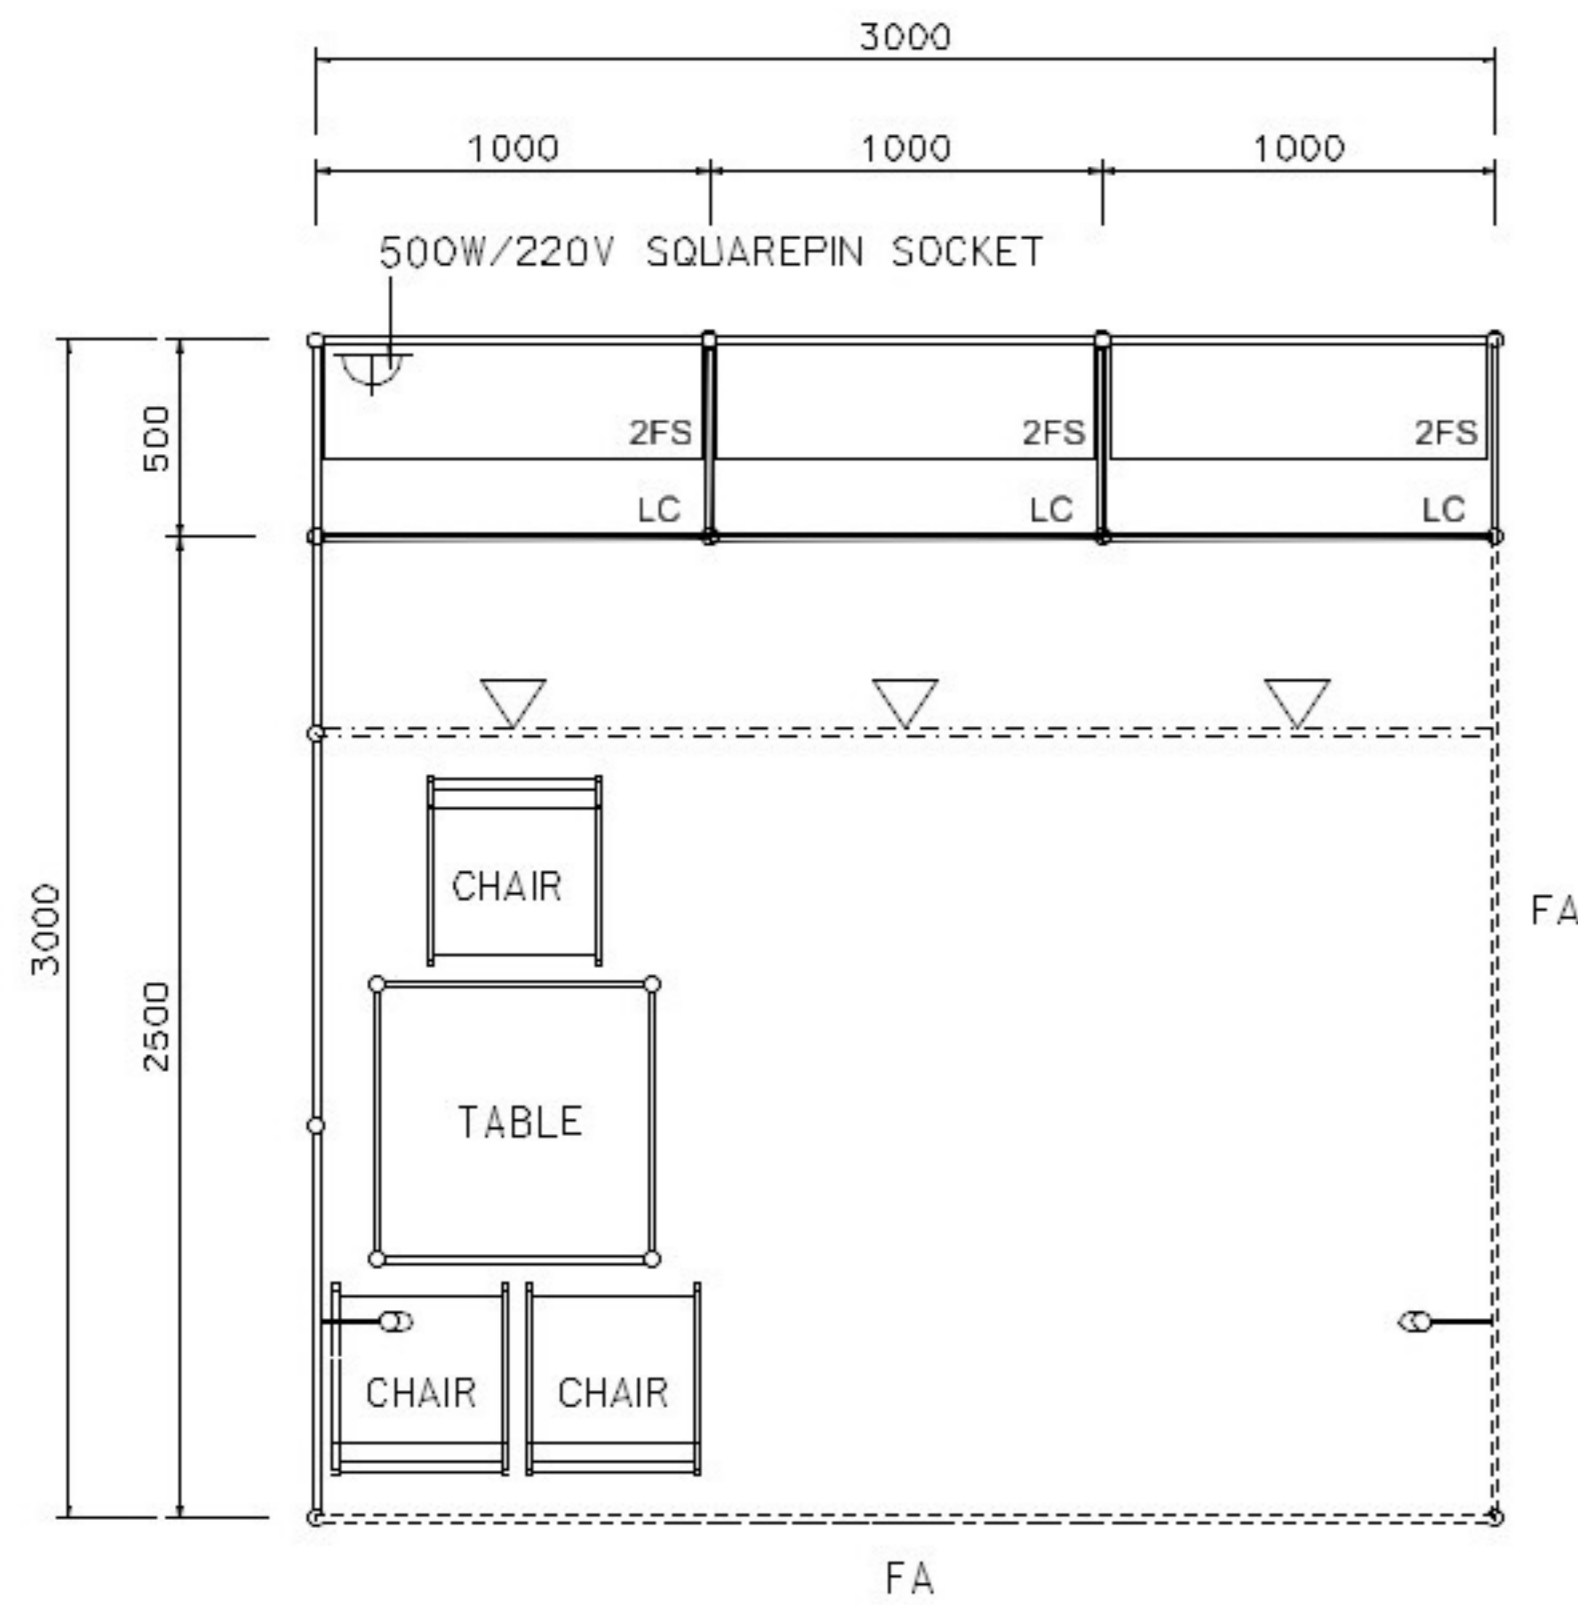

3M x 3M Standard Booth

三米乘三米標準攤位

PLAN

PERSPECTIVE VIEW

FRONT ELEVATION

BOOTH SPECIFICATION		QTY
	Wooden shelf (flat) (1mL x 0.3mD)	6
	Lockable cabinet (1mL x 0.5mD x 0.75mH)	3
	Meeting table (0.7mL x 0.7mD x 0.75mH)	1
	Black leather chair	3
	23W energy saving lamp spotlight (yellow)	3
	23W energy saving lamp Longarmed spotlight (yellow)	2
	500w Square pin power socket	1
	RUBBISH BIN	1

3M x 3M Standard Booth (Left Corner)

三米乘三米標準攤位 (左面角位)

PLAN

PERSPECTIVE VIEW

SIDE ELEVATION

BOOTH SPECIFICATION		QTY
	Wooden shelf (flat) (1mL x 0.3mD)	6
	Lockable cabinet (1mL x 0.5mD x 0.75mH)	3
	Meeting table (0.7mL x 0.7mD x 0.75mH)	1
	Black leather chair	3
	23W energy saving lamp spotlight (yellow)	3
	23W energy saving lamp Longarmed spotlight (yellow)	2
	500w Square pin power socket	1
	RUBBISH BIN	1

3M x 3M Standard Booth (Right Corner)

三米乘三米標準攤位 (右面角位)

PLAN

PERSPECTIVE VIEW

SIDE ELEVATION

BOOTH SPECIFICATION		QTY
	Wooden shelf (flat) (1mL x 0.3mD)	6
	Lockable cabinet (1mL x 0.5mD x 0.75mH)	3
	Meeting table (0.7mL x 0.7mD x 0.75mH)	1
	Black leather chair	3
	23W energy saving lamp spotlight (yellow)	3
	23W energy saving lamp Longarmed spotlight (yellow)	2
	500w Square pin power socket	1
	RUBBISH BIN	1