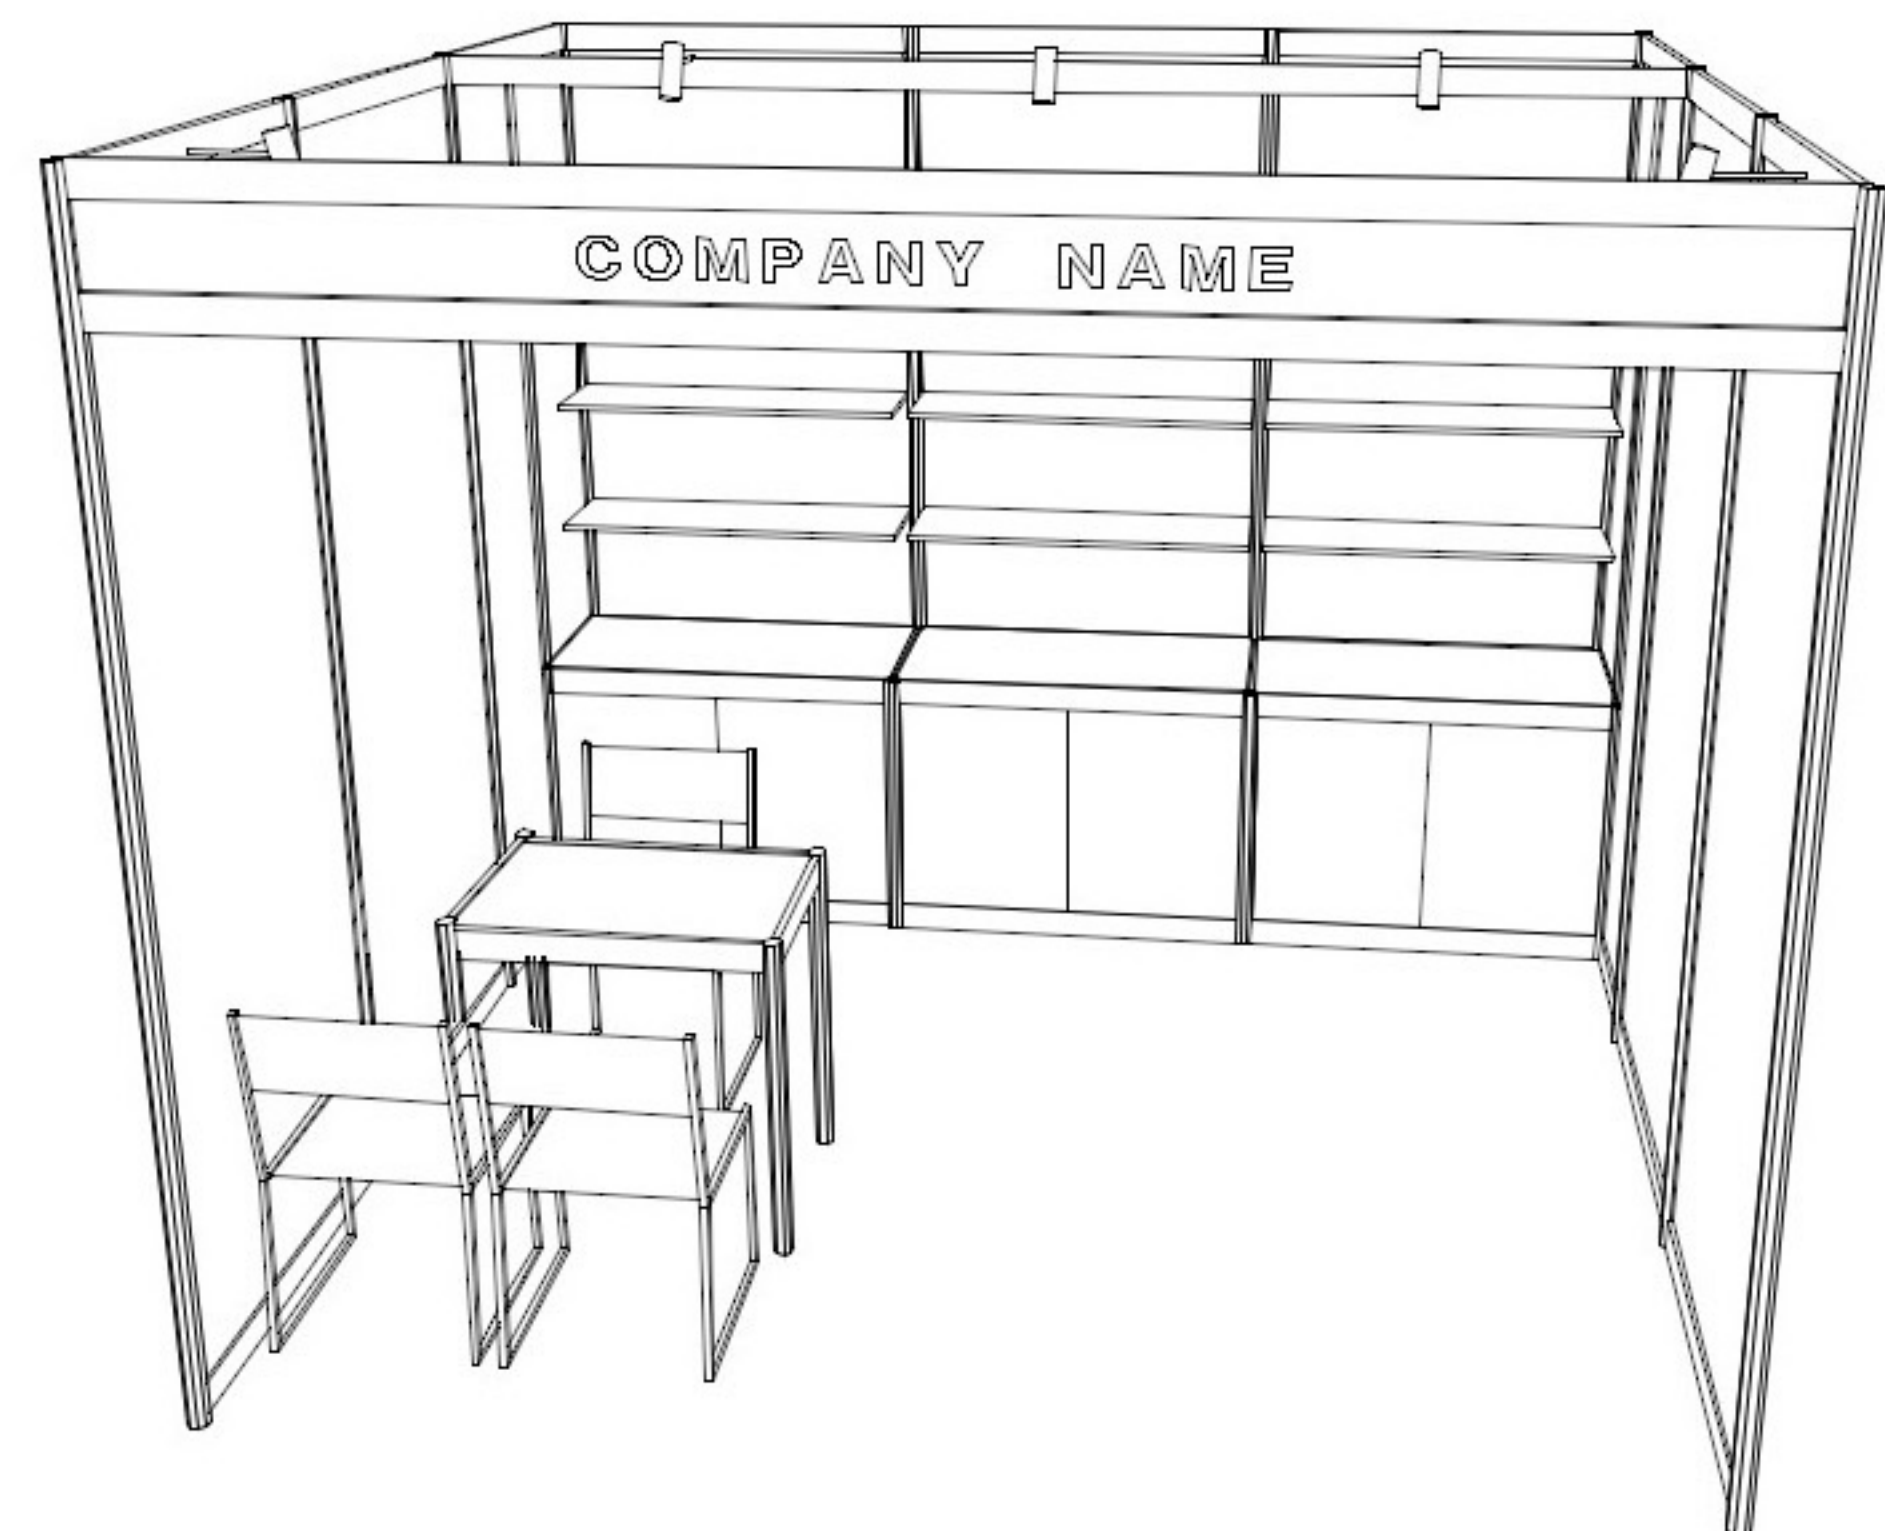

3M x 3M Standard Booth

三米乘三米標準攤位

PLAN

PERSPECTIVE VIEW

FRONT ELEVATION

BOOTH SPECIFICATION		QTY
	Wooden shelf (flat) (1mL x 0.3mD)	6
	Lockable cabinet (1mL x 0.5mD x 0.75mH)	3
	Meeting table (0.7mL x 0.7mD x 0.75mH)	1
	Black leather chair	3
	23W energy saving lamp spotlight (yellow)	3
	23W energy saving lamp Longarmed spotlight (yellow)	2
	500w Square pin power socket	1
	RUBBISH BIN	1

3M x 3M Standard Booth (Left Corner)

三米乘三米標準攤位 (左面角位)

PLAN

PERSPECTIVE VIEW

SIDE ELEVATION

BOOTH SPECIFICATION		QTY
	Wooden shelf (flat) (1mL x 0.3mD)	6
	Lockable cabinet (1mL x 0.5mD x 0.75mH)	3
	Meeting table (0.7mL x 0.7mD x 0.75mH)	1
	Black leather chair	3
	23W energy saving lamp spotlight (yellow)	3
	23W energy saving lamp Longarmed spotlight (yellow)	2
	500w Square pin power socket	1
	RUBBISH BIN	1

3M x 3M Standard Booth (Right Corner)

三米乘三米標準攤位 (右面角位)

PLAN

PERSPECTIVE VIEW

SIDE ELEVATION

BOOTH SPECIFICATION		QTY
	Wooden shelf (flat) (1mL x 0.3mD)	6
	Lockable cabinet (1mL x 0.5mD x 0.75mH)	3
	Meeting table (0.7mL x 0.7mD x 0.75mH)	1
	Black leather chair	3
	23W energy saving lamp spotlight (yellow)	3
	23W energy saving lamp Longarmed spotlight (yellow)	2
	500w Square pin power socket	1
	RUBBISH BIN	1