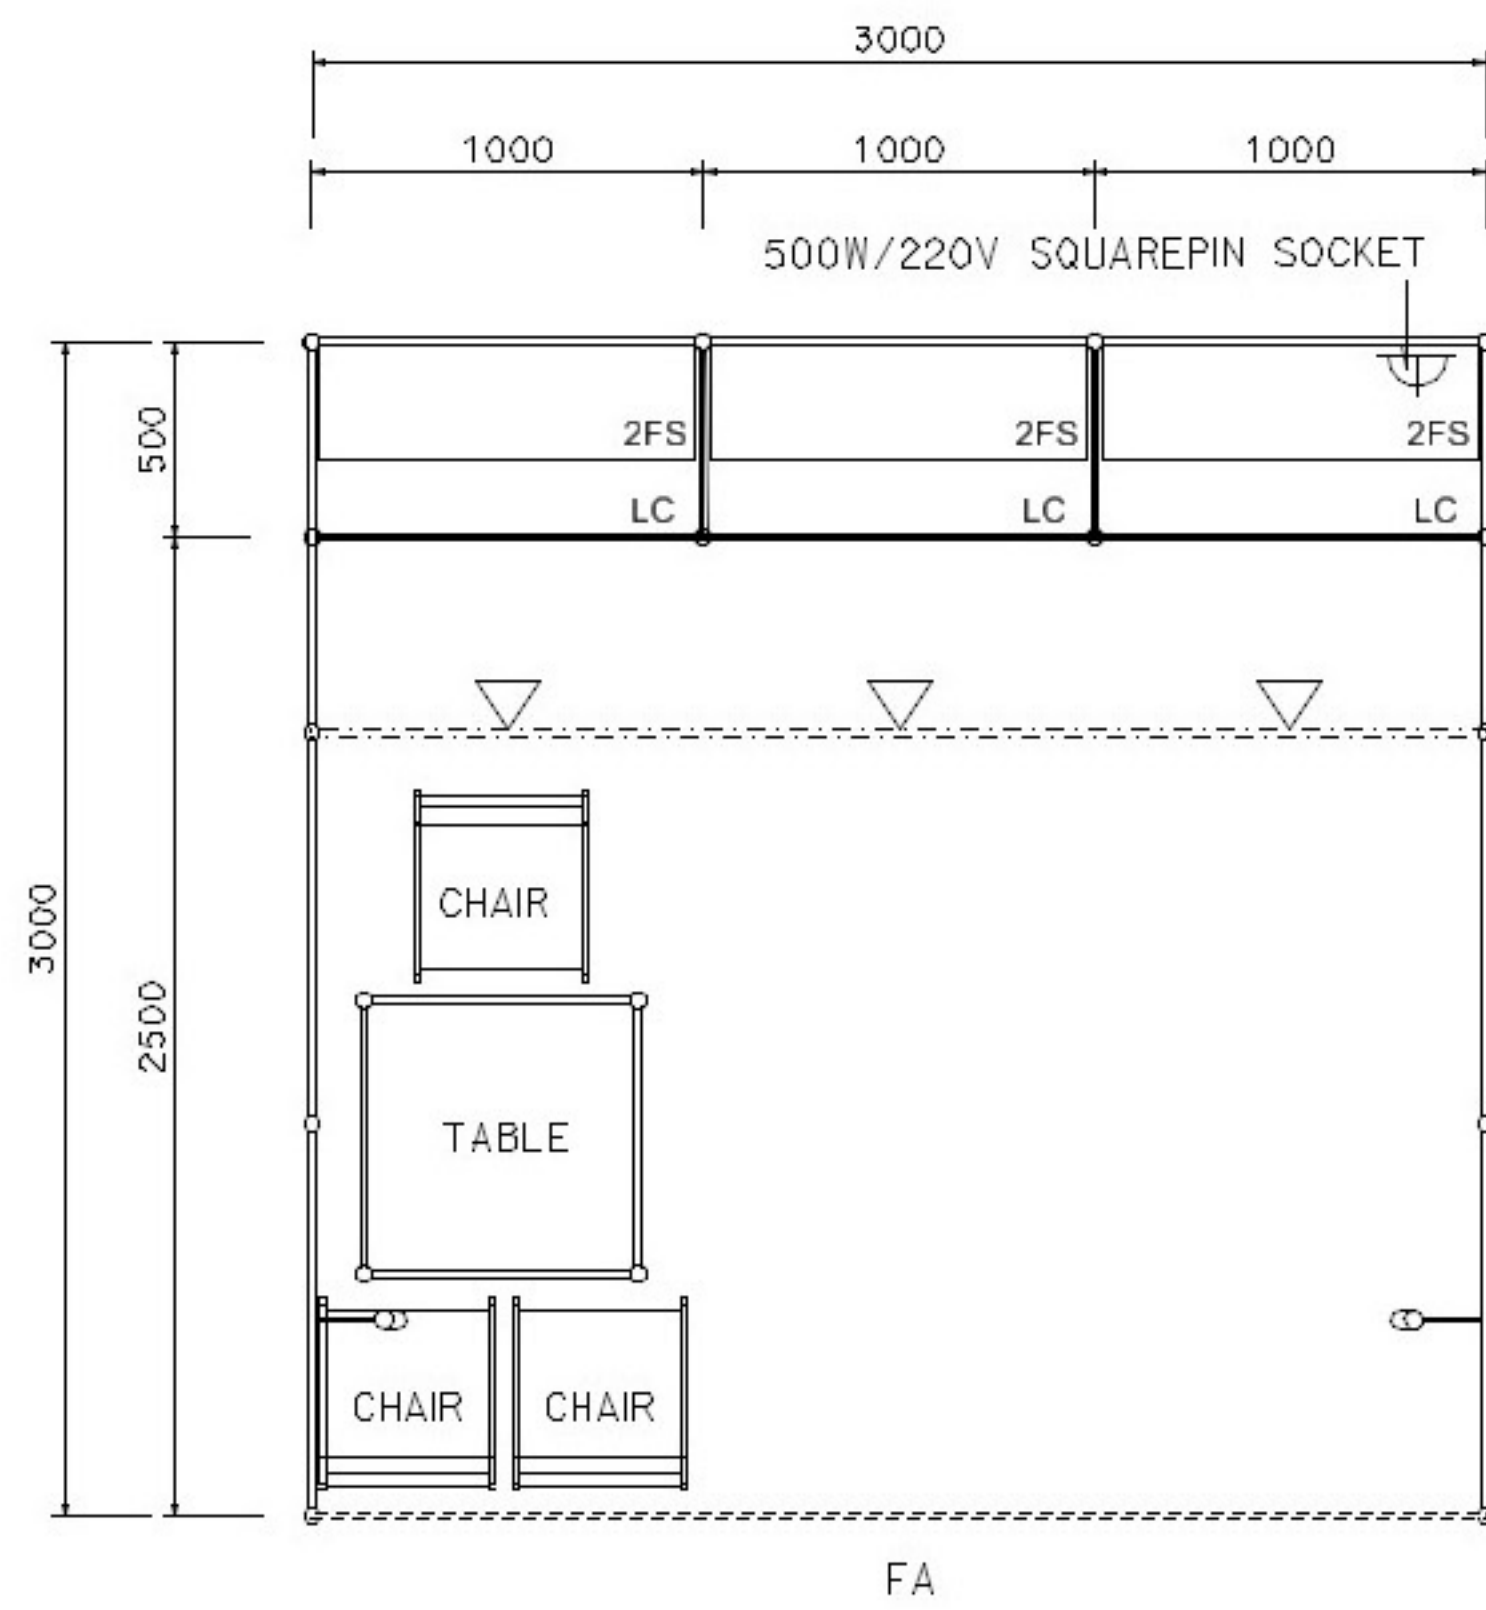

3M x 3M Standard Booth

三米乘三米標準攤位

PLAN

PERSPECTIVE VIEW

FRONT ELEVATION

BOOTH SPECIFICATION		QTY
	Wooden shelf (flat) (1mL x 0.3mD)	6
	Lockable cabinet (1mL x 0.5mD x 0.75mH)	3
	Meeting table (0.7mL x 0.7mD x 0.75mH)	1
	Black leather chair	3
	23W energy saving lamp spotlight (yellow)	3
	23W energy saving lamp Longarmed spotlight (yellow)	2
	500w Square pin power socket	1
	RUBBISH BIN	1

3M x 3M Standard Booth (Left Corner)

三米乘三米標準攤位 (左面角位)

PLAN

PERSPECTIVE VIEW

SIDE ELEVATION

BOOTH SPECIFICATION		QTY
	Wooden shelf (flat) (1mL x 0.3mD)	6
	Lockable cabinet (1mL x 0.5mD x 0.75mH)	3
	Meeting table (0.7mL x 0.7mD x 0.75mH)	1
	Black leather chair	3
	23W energy saving lamp spotlight (yellow)	3
	23W energy saving lamp Longarmed spotlight (yellow)	2
	500w Square pin power socket	1
	RUBBISH BIN	1

3M x 3M Standard Booth (Right Corner)

三米乘三米標準攤位 (右面角位)

PLAN

PERSPECTIVE VIEW

SIDE ELEVATION

BOOTH SPECIFICATION		QTY
	Wooden shelf (flat) (1mL x 0.3mD)	6
	Lockable cabinet (1mL x 0.5mD x 0.75mH)	3
	Meeting table (0.7mL x 0.7mD x 0.75mH)	1
	Black leather chair	3
	23W energy saving lamp spotlight (yellow)	3
	23W energy saving lamp Longarmed spotlight (yellow)	2
	500w Square pin power socket	1
	RUBBISH BIN	1